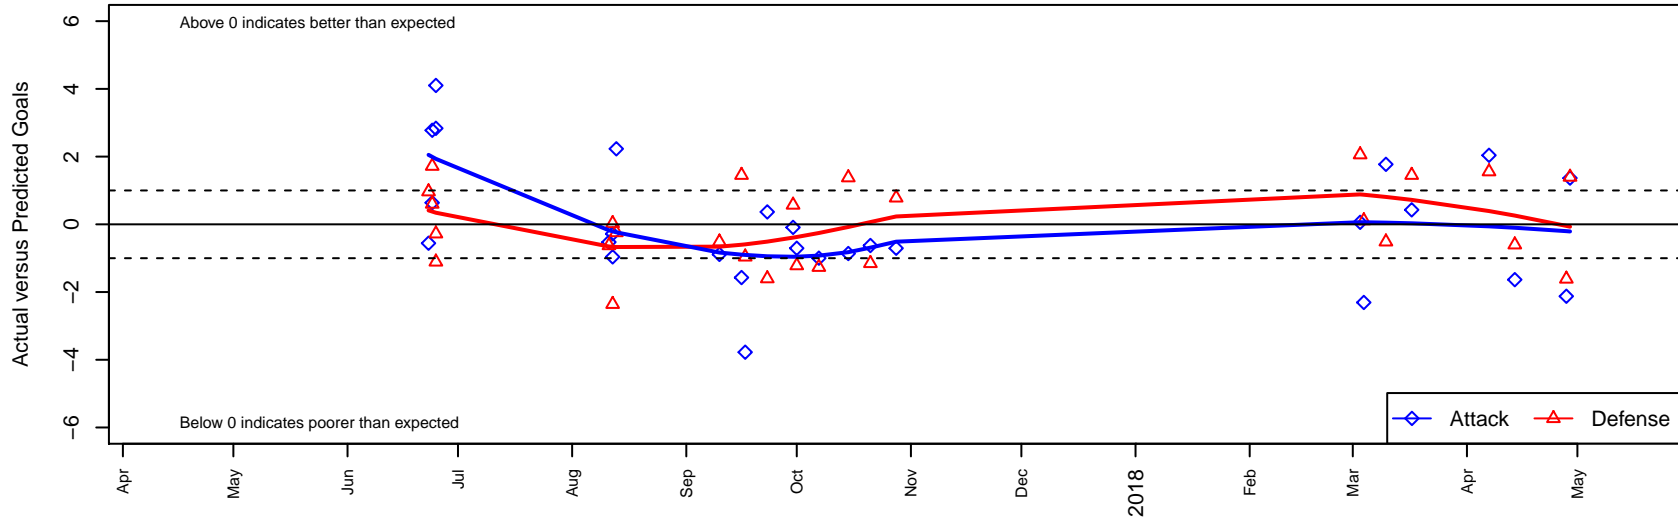

Bend FC Timbers White G05

Bend FC
 Bend, OR
 G05 total strength=689
 attack=0.83 defense=0.56
 fall league = PTT G05 Div 2 Red South
 spr league = Spr OYS G05 Div 2 Red

alt names used:
 BEND FC TIMBERS 05 GIRLS WHITE
 Bend FC Timbers 05G White
 BEND FC TIMBERS 05G WHITE (USA)
 Bend FC Timbers 05G White

Venues played:
 2017 Clash At the Border Gold/Silver/Bronze
 2017 Bend Premier Cup Ashley Herndon (Silver)
 2017 PTT G05 Division 2 Red South
 2017 Spr OYS G05 Division 2 Red

Bend FC Timbers White G05
 Dots are actual minus expected GF (blue circles) and GA (red triangles).
 Blue line is smoothed change in attack strength. Red is smoothed change in defense strength.

**attack and defense variance (black dot)
relative to other teams
and top 10 in region**

**attack and defense rating
relative to others at age
and all opponents in last 13 months**

Performance relative to 13 month average