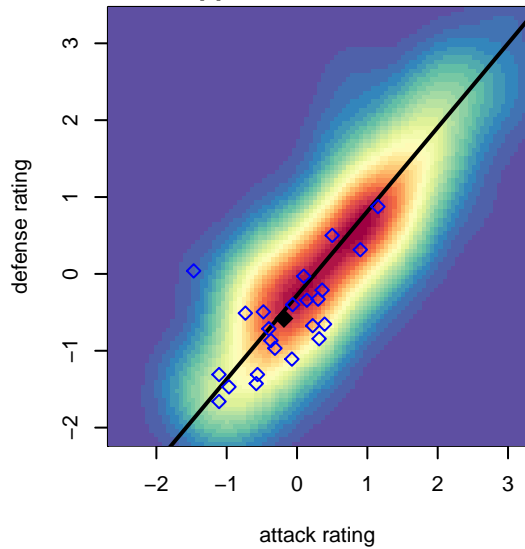

Bend FC Timbers White G05

Bend FC
 Bend, OR
 G05 total strength=689
 attack=0.83 defense=0.56
 fall league = PTT G05 Div 2 Red South
 spr league = Spr OYS G05 Div 2 Red

alt names used:
 BEND FC TIMBERS 05 GIRLS WHITE
 Bend FC Timbers 05G White
 BEND FC TIMBERS 05G WHITE (USA)
 Bend FC Timbers 05G White

Venues played:
 2017 Clash At the Border Gold/Silver/Bronze
 2017 Bend Premier Cup Ashley Herndon (Silver)
 2017 PTT G05 Division 2 Red South
 2017 Spr OYS G05 Division 2 Red

Bend FC Timbers White G05
 Dots are actual minus expected GF (blue circles) and GA (red triangles).
 Blue line is smoothed change in attack strength. Red is smoothed change in defense strength.

**attack and defense variance (black dot)
relative to other teams
and top 10 in region**

**attack and defense rating
relative to others at age
and all opponents in last 13 months**

Performance relative to 13 month average