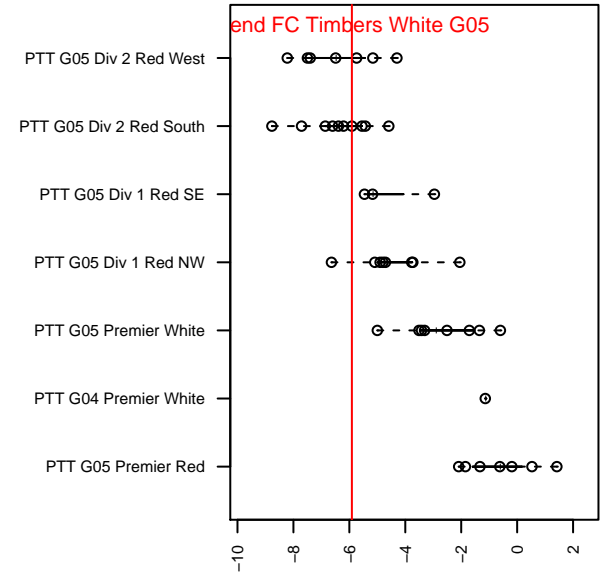

Bend FC Timbers White G05

Bend FC
 Bend, OR
 G05 total strength=689
 attack=0.83 defense=0.56
 fall league = PTT G05 Div 2 Red South
 spr league = Spr OYS G05 Div 2 Red

alt names used:
 BEND FC TIMBERS 05 GIRLS WHITE
 Bend FC Timbers 05G White
 BEND FC TIMBERS 05G WHITE (USA)
 Bend FC Timbers 05G White

Venues played:
 2017 Clash At the Border Gold/Silver/Bronze
 2017 Bend Premier Cup Ashley Herndon (Silver)
 2017 PTT G05 Division 2 Red South
 2017 Spr OYS G05 Division 2 Red

Bend FC Timbers White G05
 Dots are actual minus expected GF (blue circles) and GA (red triangles).
 Blue line is smoothed change in attack strength. Red is smoothed change in defense strength.

**attack and defense variance (black dot)
relative to other teams
and top 10 in region**

**attack and defense rating
relative to others at age
and all opponents in last 13 months**

Performance relative to 13 month average