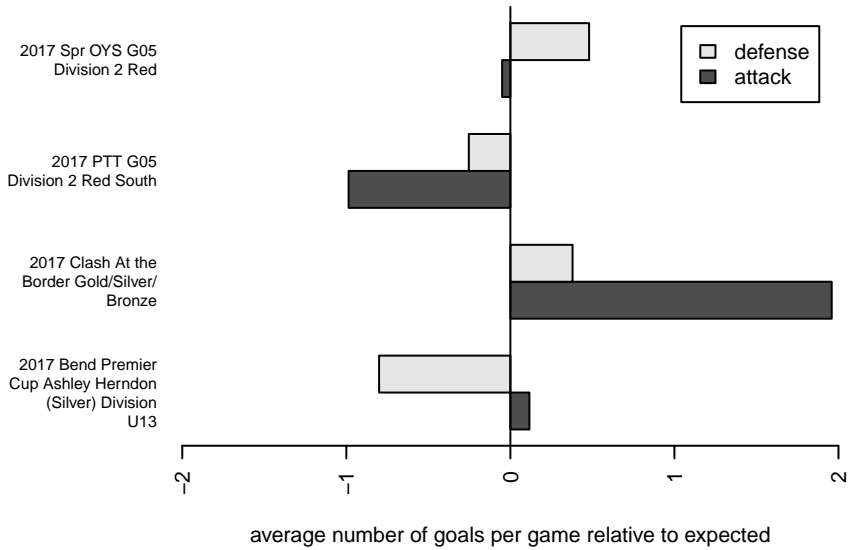

Bend FC Timbers White G05

Bend FC
 Bend, OR
 G05 total strength=689
 attack=0.83 defense=0.56
 fall league = PTT G05 Div 2 Red South
 spr league = Spr OYS G05 Div 2 Red

alt names used:
 BEND FC TIMBERS 05 GIRLS WHITE
 Bend FC Timbers 05G White
 BEND FC TIMBERS 05G WHITE (USA)
 Bend FC Timbers 05G White

Venues played:
 2017 Clash At the Border Gold/Silver/Bronze
 2017 Bend Premier Cup Ashley Herndon (Silver)
 2017 PTT G05 Division 2 Red South
 2017 Spr OYS G05 Division 2 Red

Bend FC Timbers White G05
 Dots are actual minus expected GF (blue circles) and GA (red triangles).
 Blue line is smoothed change in attack strength. Red is smoothed change in defense strength.

**attack and defense variance (black dot)
relative to other teams
and top 10 in region**

**attack and defense rating
relative to others at age
and all opponents in last 13 months**

Performance relative to 13 month average