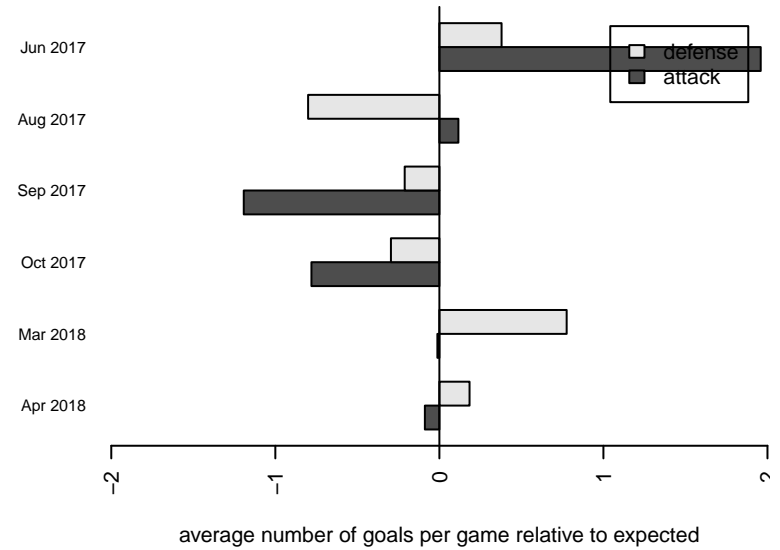

Performance relative to 13 month average