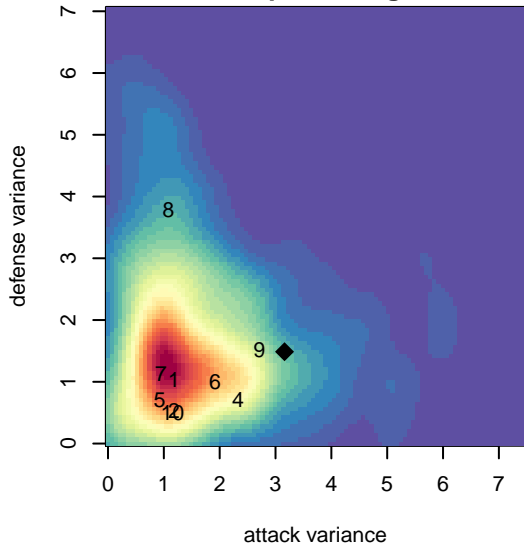

Bend FC Timbers White G05

Bend FC
 Bend, OR
 G05 total strength=689
 attack=0.83 defense=0.56
 fall league = PTT G05 Div 2 Red South
 spr league = Spr OYS G05 Div 2 Red

alt names used:
 BEND FC TIMBERS 05 GIRLS WHITE
 Bend FC Timbers 05G White
 BEND FC TIMBERS 05G WHITE (USA)
 Bend FC Timbers 05G White

Venues played:
 2017 Clash At the Border Gold/Silver/Bronze
 2017 Bend Premier Cup Ashley Herndon (Silver)
 2017 PTT G05 Division 2 Red South
 2017 Spr OYS G05 Division 2 Red

Bend FC Timbers White G05
 Dots are actual minus expected GF (blue circles) and GA (red triangles).
 Blue line is smoothed change in attack strength. Red is smoothed change in defense strength.

**attack and defense variance (black dot)
relative to other teams
and top 10 in region**

**attack and defense rating
relative to others at age
and all opponents in last 13 months**

Performance relative to 13 month average